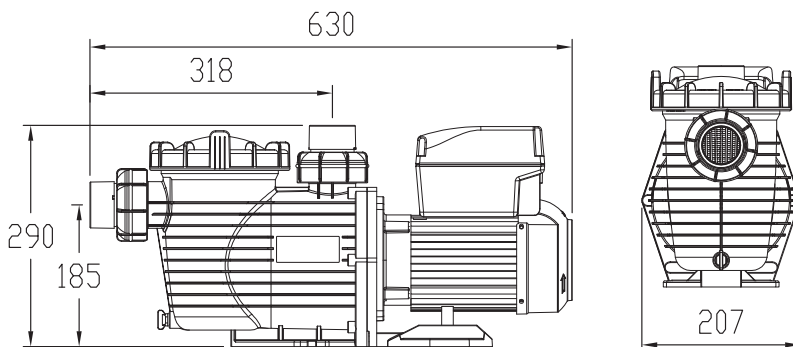

TECHNICAL INFORMATION / PERFORMANCE DATA

In accordance with AS 5102.1: 2019 & ISO 3743-1			
Speed (RPM)	1600	2750	3400
Flow Rate (L/min)	122	212	263
Head (m)	2.76	8.22	12.72
Power (W)	183	676	1230
Sound Level (dBA)	58.5	71.5	77

PRODUCT DIMENSIONS

PRODUCT INFORMATION

MODEL: NPVS150	
Power Rating	220V-240V/50Hz-60Hz
Connection Size	1.5"-2"/40mm-50mm Pipe
Input Power (max)	1.3kW
Horsepower	1.5hp
Noise Levels	45dBA @ 1500rpm @ 1m
Max. Water Temp	45°C
Warranty	3 year limited*